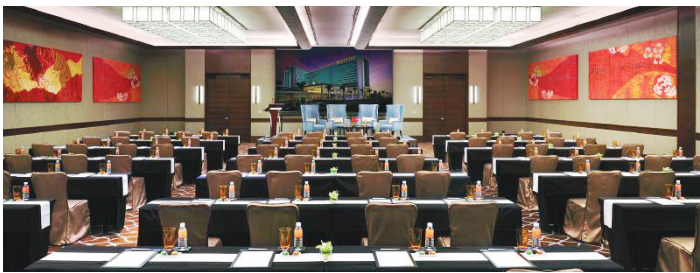

GRAND TOTAL 793

Host exceptional meetings and events at Solaire. All function rooms are equipped with state-of-the-art audio-visual equipment, conference facilities, exquisite menu options, pre-function areas, ample parking spaces, and complimentary Wi-Fi access. Corporate meeting and event packages can be customized to suit your needs.

MEET

Solaire Resort Entertainment City has versatile venues that can host impressive events – whether it is for a mass audience, or a private engagement.

THE FORUM

Luxurious inspiration awaits in meetings or events held at The Forum, a spacious venue that is surrounded by impressive art pieces and furnished with the latest light and sound systems. Full banquet and catering facilities are available, giving your event the 5-Star attention it deserves.