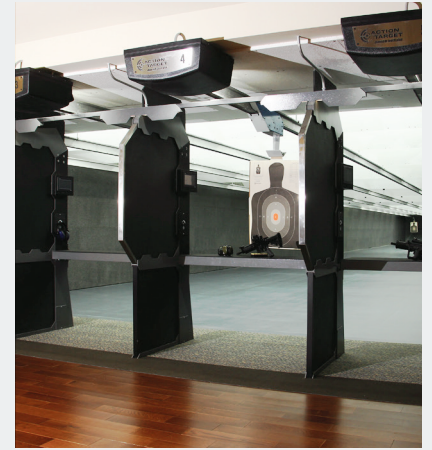

PLAY

High Limit Tables

Solaire Club

CASINO

Solaire's gaming floor is not just a space — it is an experience. With its two-level, 30,200 sqm of premium gaming space, it stands out as a haven for both casual players and the elite. The casino was designed with ease of movement in mind, while still being home to over 2,300 slot machines and more than 400 gaming tables equipped with the latest technology comparable to Macau and Las Vegas.

The grandeur of Solaire's gaming space is exuded by its Players Stadium, where the hottest Electronic Table Games can be played all at once by 200 guests, who can watch the excitement unfold in one of the largest curved LEDs in the world.

SKY RANGE

The Sky Range Shooting Club is an expansive, ultramodern indoor shooting range that boasts a 15-lane, 25-meter-long pistol shooting bay and a 5-lane, 50-meter-long rifle shooting bay.

RELAX

POOL AND CABANA