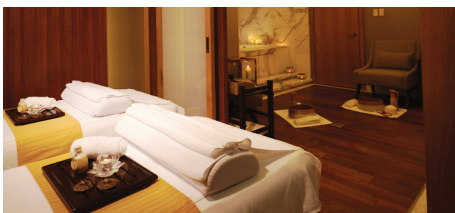

Operating hours: 7:00 AM - 9:00 PM (daily)

Bask under the warm Manila sun and take a refreshing dive at the resort's luxurious swimming pool.

SALON

Operating hours: 12:00 NN - 9:00 PM (daily)

Feel and look your best after every visit at our luxurious salon, which is equipped to provide a variety of beauty and pampering services.

WELLNESS SPA & IN-ROOM MASSAGE

Operating hours: 12:00 NN - 2:00 AM (daily)
 In-room massage: 24 hours

Escape from the hustle and bustle of everyday and enter a space of tranquility. The spa offers therapeutic massages, body scrubs, and other indulging treatments.